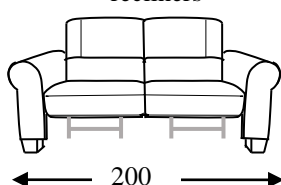

Piedi in legno o in metallo: h 8.5 cm

Code 64 Large sofa

Code 09 Sofa

Code 05 Loveseat

Code 03 Armchair

Code 37 Large Sofa
w/ 2 recliners

Code 90 Sofa w/ 2
recliners

Code 42 Loveseat w/
2 recliners

Code 36 Recliner chair

Code 40sx/41dx Large Sofa
1 recliner lhf/rhf

Code 88sx/89dx Sofa 1
recliner lhf/rhf

Code 38sx/39dx Loveseat 1
recliner lhf/rhf

Profondità + altezza
seduta