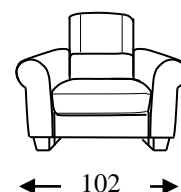

Piedi in legno o in metallo: h 8.5 cm

Code 64 Large sofa

Code 09 Sofa

Code 05 Loveseat

Code 03 Armchair

Code 37 Large Sofa
w/ 2 recliners

Code 90 Sofa w/ 2
recliners

Code 42 Loveseat w/
2 recliners

Code 36 Recliner chair

Code 40sx/41dx Large Sofa
1 recliner lhf/rhf

Code 88sx/89dx Sofa 1
recliner lhf/rhf

Code 38sx/39dx Loveseat 1
recliner lhf/rhf

Profondità + altezza
seduta