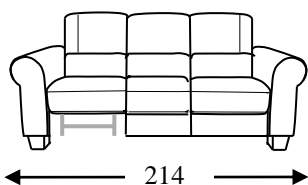

Piedi in legno o in metallo: h 8.5 cm

Code 64 Large sofa

Code 09 Sofa

Code 05 Loveseat

Code 03 Armchair

Code 37 Large Sofa
w/ 2 recliners

Code 90 Sofa w/ 2
recliners

Code 42 Loveseat w/
2 recliners

Code 36 Recliner chair

Code 40sx/41dx Large Sofa
1 recliner lhf/rhf

Code 88sx/89dx Sofa 1
recliner lhf/rhf

Code 38sx/39dx Loveseat 1
recliner lhf/rhf

Profondità + altezza
seduta