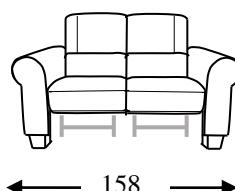

Piedi in legno o in metallo: h 8.5 cm

Code 64 Large sofa

Code 09 Sofa

Code 05 Loveseat

Code 03 Armchair

Code 37 Large Sofa
w/ 2 recliners

Code 90 Sofa w/ 2
recliners

Code 42 Loveseat w/
2 recliners

Code 36 Recliner chair

Code 40sx/41dx Large Sofa
1 recliner lhf/rhf

Code 88sx/89dx Sofa 1
recliner lhf/rhf

Code 38sx/39dx Loveseat 1
recliner lhf/rhf

Profondità + altezza
seduta