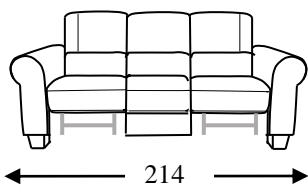

Piedi in legno o in metallo: h 8.5 cm

Code 64 Large sofa

Code 09 Sofa

Code 05 Loveseat

Code 03 Armchair

Code 37 Large Sofa
w/ 2 recliners

Code 90 Sofa w/ 2
recliners

Code 42 Loveseat w/
2 recliners

Code 36 Recliner chair

Code 40sx/41dx Large Sofa
1 recliner lhf/rhf

Code 88sx/89dx Sofa 1
recliner lhf/rhf

Code 38sx/39dx Loveseat 1
recliner lhf/rhf

Profondità + altezza
seduta