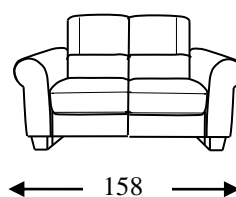

Piedi in legno o in metallo: h 8.5 cm

Code 64 Large sofa

Code 09 Sofa

Code 05 Loveseat

Code 03 Armchair

Code 37 Large Sofa
w/ 2 recliners

Code 90 Sofa w/ 2
recliners

Code 42 Loveseat w/
2 recliners

Code 36 Recliner chair

Code 40sx/41dx Large Sofa
1 recliner lhf/rhf

Code 88sx/89dx Sofa 1
recliner lhf/rhf

Code 38sx/39dx Loveseat 1
recliner lhf/rhf

Profondità + altezza
seduta