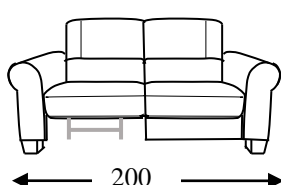

Piedi in legno o in metallo: h 8.5 cm

Code 64 Large sofa

Code 09 Sofa

Code 05 Loveseat

Code 03 Armchair

Code 37 Large Sofa
w/ 2 recliners

Code 90 Sofa w/ 2
recliners

Code 42 Loveseat w/
2 recliners

Code 36 Recliner chair

Code 40sx/41dx Large Sofa
1 recliner lhf/rhf

Code 88sx/89dx Sofa 1
recliner lhf/rhf

Code 38sx/39dx Loveseat 1
recliner lhf/rhf

Profondità + altezza
seduta