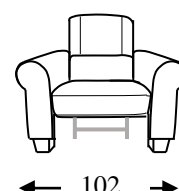

Piedi in legno o in metallo: h 8.5 cm

Code 64 Large sofa

Code 09 Sofa

Code 05 Loveseat

Code 03 Armchair

Code 37 Large Sofa
w/ 2 recliners

Code 90 Sofa w/ 2
recliners

Code 42 Loveseat w/
2 recliners

Code 36 Recliner chair

Code 40sx/41dx Large Sofa
1 recliner lhf/rhf

Code 88sx/89dx Sofa 1
recliner lhf/rhf

Code 38sx/39dx Loveseat 1
recliner lhf/rhf

Profondità + altezza
seduta