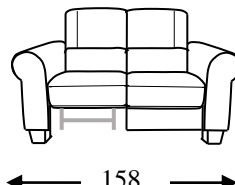

Piedi in legno o in metallo: h 8.5 cm

Code 64 Large sofa

Code 09 Sofa

Code 05 Loveseat

Code 03 Armchair

Code 37 Large Sofa
w/ 2 recliners

Code 90 Sofa w/ 2
recliners

Code 42 Loveseat w/
2 recliners

Code 36 Recliner chair

Code 40sx/41dx Large Sofa
1 recliner lhf/rhf

Code 88sx/89dx Sofa 1
recliner lhf/rhf

Code 38sx/39dx Loveseat 1
recliner lhf/rhf

Profondità + altezza
seduta